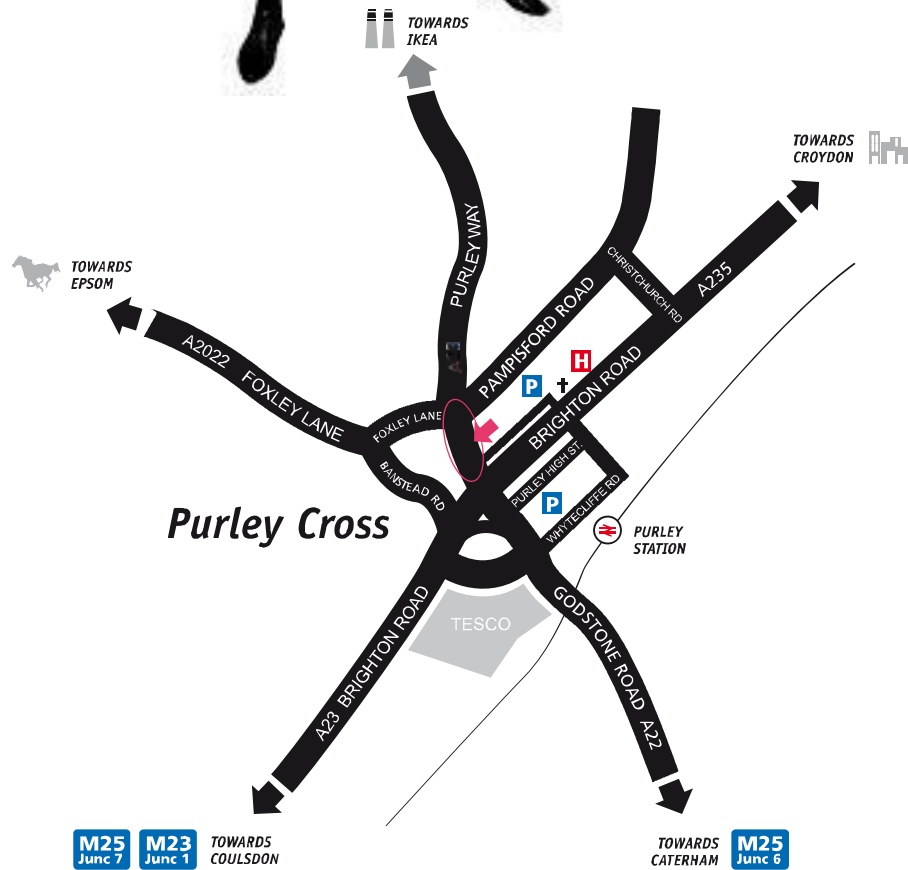

(blink)
.co.uk

14 Russell Hill Road, Purley, Surrey CR8 2LA
0845 123 5840

By Car from Croydon - Brighton Road

Follow the A235 until you reach Purley High Street. On your right you will see Purley Hospital and, beyond that, a Church. Turn right immediately after the Church to enter the Pay & Display Car Park located behind the Rectory Pub. After parking, exit via the other cobbled lane towards Russell Hill Road. At the end of the lane turn right. Blink is just ahead, inside the 'Fathom' building.

By Car from Purley Way - A23

Follow the A23 until you can see the parade of shops located on the one way system just before Purley Cross. To your left you will see a large motorbike showroom and Dominos Pizza. Move into the left hand lane. Before reaching the traffic lights at the junction with Purley High Street, turn left into the cobbled lane located between the Viceroy Indian Restaurant and Pizza Express. After parking, exit via the same cobbled lane towards Russell Hill Road. At the end of the lane turn right. Blink is just ahead, inside the 'Fathom' building.

On Foot from Purley Station (Zone 6)

Exit the station (towards Purley High Street), cross the forecourt and turn left into Whyteciffje Road. Proceed towards main road, turning right at Bank of Scotland Building. Pass The Jolly Farmers Pub on your right and follow walkway to pedestrian crossing opposite Pizza Express. Cross here and walk straight ahead. Blink is located on your right, inside the 'Fathom' building.