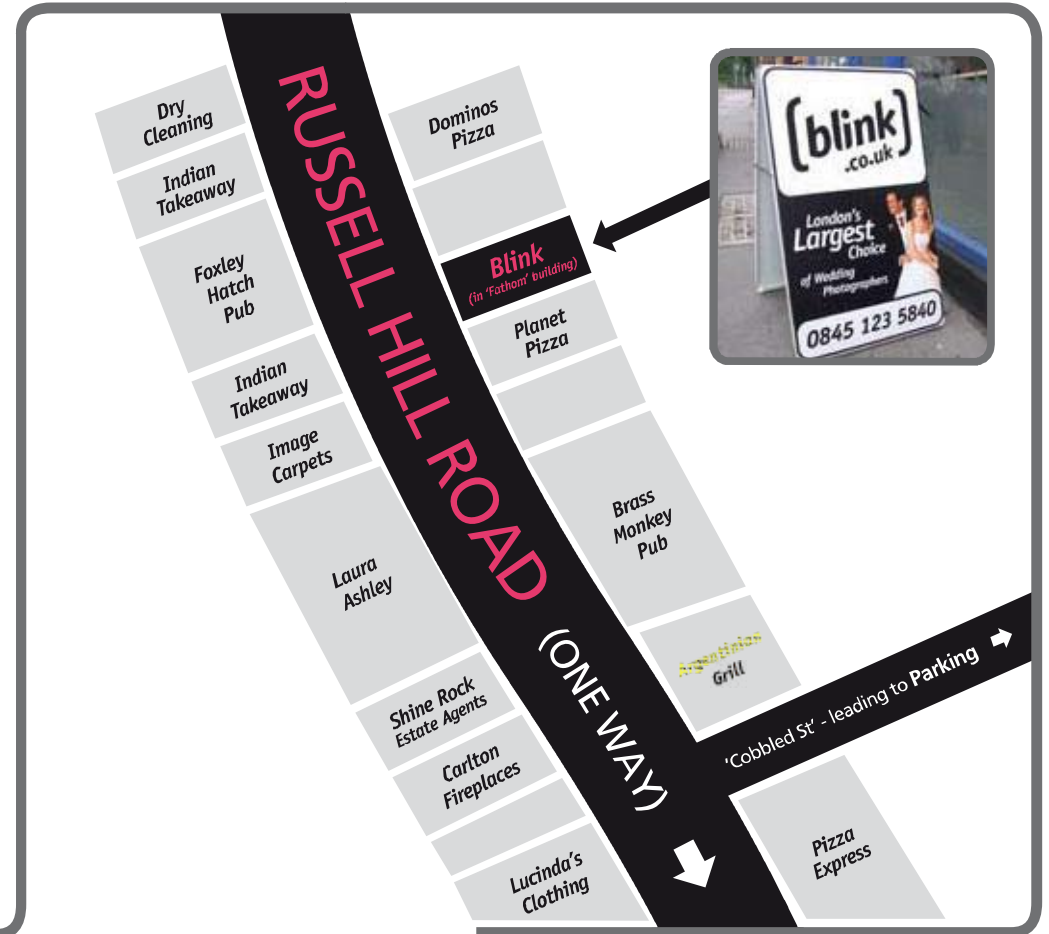

(blink)
.co.uk

14 Russell Hill Road, Purley, Surrey CR8 2LA
0845 123 5840

By Car from Croydon - Brighton Road

Follow the A235 until you reach Purley High Street. On your right you will see Purley Hospital and, beyond that, a Church. Turn right immediately after the Church to enter the Pay & Display Car Park located behind the Rectory Pub. After parking, exit via the other cobbled lane towards Russell Hill Road. At the end of the lane turn right. Blink is just ahead, inside the 'Fathom' building.

By Car from Purley Way - A23

Follow the A23 until you can see the parade of shops located on the one way system just before Purley Cross. To your left you will see a large motorbike showroom and Dominos Pizza. Move into the left hand lane. Before reaching the traffic lights at the junction with Purley High Street, turn left into the cobbled lane located between the Viceroy Indian Restaurant and Pizza Express. After parking, exit via the same cobbled lane towards Russell Hill Road. At the end of the lane turn right. Blink is just ahead, inside the 'Fathom' building.

On Foot from Purley Station (Zone 6)

Exit the station (towards Purley High Street), cross the forecourt and turn left into Whyteciffje Road. Proceed towards main road, turning right at Bank of Scotland Building. Pass The Jolly Farmers Pub on your right and follow walkway to pedestrian crossing opposite Pizza Express. Cross here and walk straight ahead. Blink is located on your right, inside the 'Fathom' building.